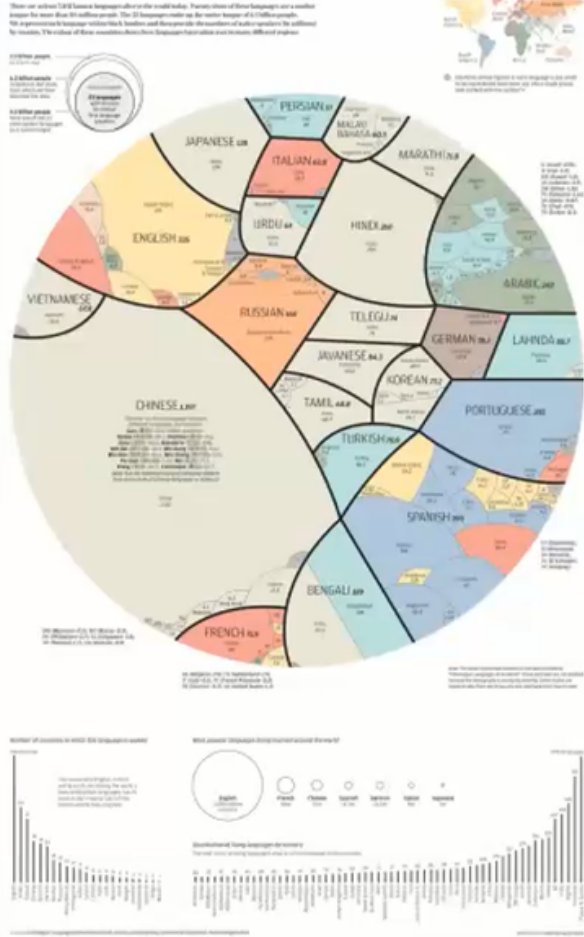

QATAR
FOUNDATION
INTERNATIONAL, LLC

عضو في مؤسسة قطر
Member of Qatar Foundation

AMANA
ACADEMY

alif
institute

A world of languages

PBLL

Natalie Khazaal
Ahmed Ahmed
Georgia Tech

QATAR
FOUNDATION
INTERNATIONAL, LLC